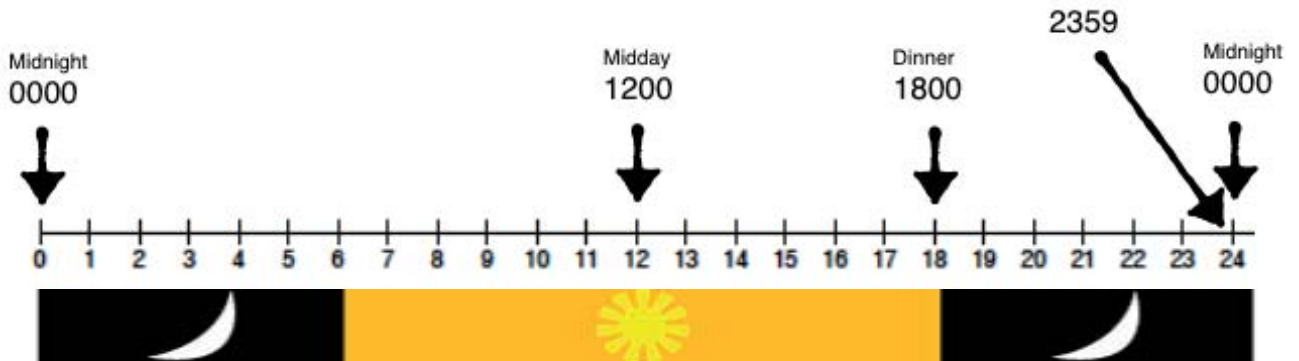

Time > 23:37 24 Hour Time

Tide Charts

Log Books

Weather reports

16 Hours and 9 minutes

9 hours and 0 minutes

24 Hour Time and 12 Hour Time

Convert 12 hour time to 24 hour time

From 1:00pm to 11:59pm + 12 hours.

Minutes stay the same

12 hour time

2:30pm

24 hour time

$2 + 12 = 14$
1430

After midnight:
24 hour time starts again at 0000.
12 hour time keeps the 12 until 1:00am

Convert 12 hour time to 24 hour time

From 1300 - 2359 take 12 hours

24 hr time

1400

12 hr time

$14 - 12 = 2$
2:00pm

Remember to use am or pm

Talking Time

Twenty Three Forty Five Hours