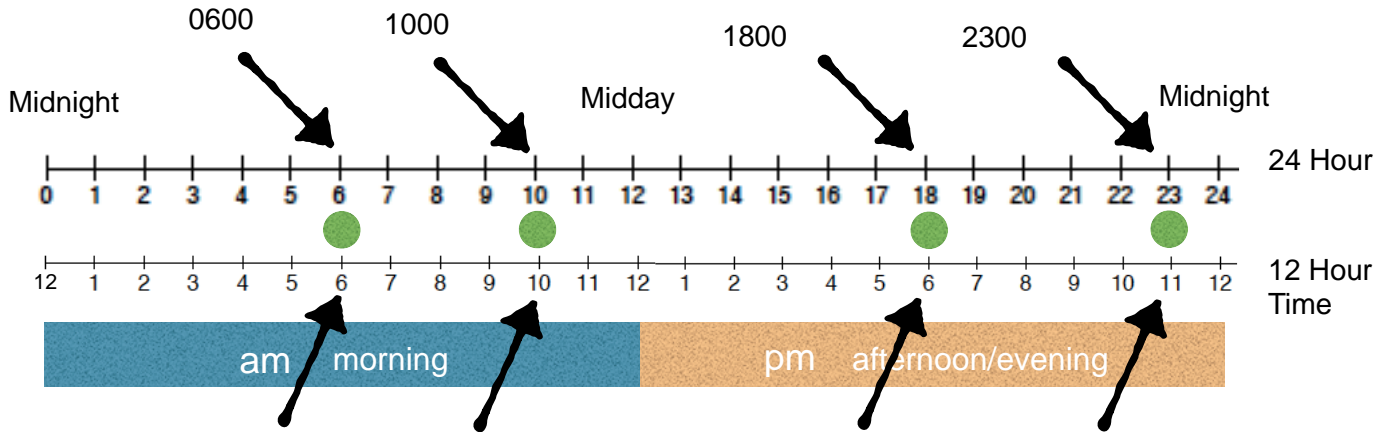

Time > 23:37 24 Hour Time

Tide Charts

Log Books

Weather reports

16 Hours and 9 minutes

9 hours and 0 minutes

24 Hour Time and 12 Hour Time

Convert 12 hour time to 24 hour time

From 1:00pm to 11:59pm + 12 hours.

Minutes stay the same

12 hour time

2:30pm

24 hour time

$2 + 12 = 14$
1430

After midnight:
24 hour time starts again at 0000.
12 hour time keeps the 12 until 1:00am

Convert 12 hour time to 24 hour time

From 1300 - 2359 take 12 hours

24 hr time

1400

12 hr time

$14 - 12 = 2$
2:00pm

Remember to use am or pm

Talking Time

Twenty Three Forty Five Hours