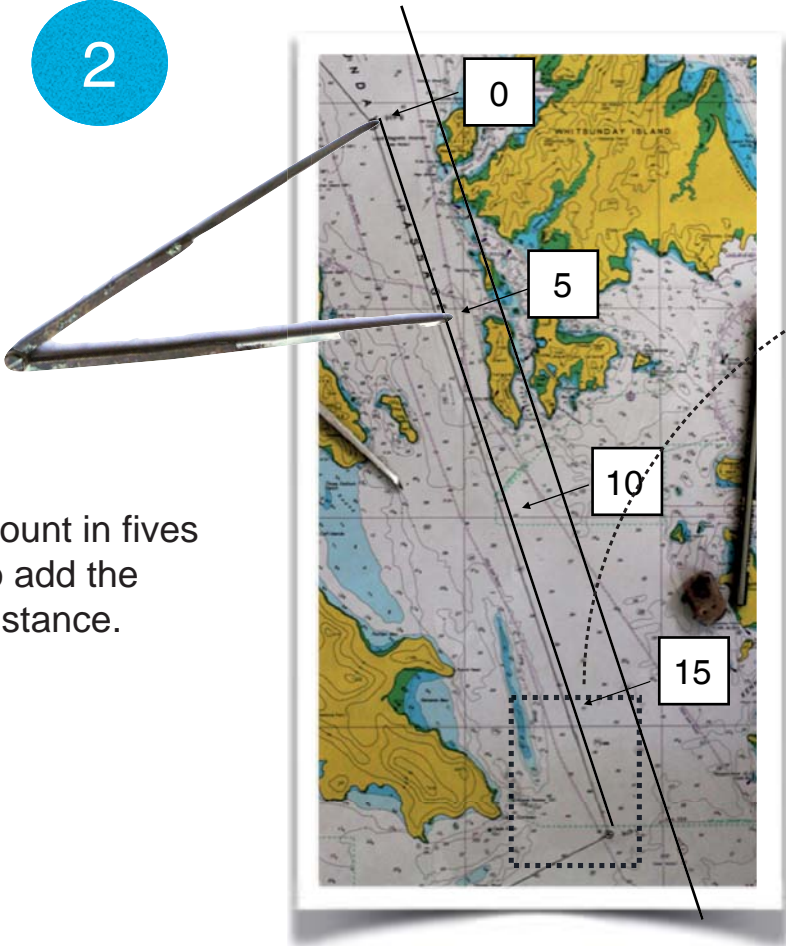

1 Nautical Mile = 1 minute of latitude

Nautical Mile Symbol **M**

Minute Symbol **'**

Distance at sea is measured in Nautical Miles

M

Use latitude scale to measure distance.

Latitude scale

The latitude scale is on side of the chart

1

Set dividers on beginning and end points

2

Measure distance using the latitude scale

2.4' Minutes

Distance
2.4 M

0 (Start counting from here)

1'

2'

2.4'

Measure Long Distances

1

Set dividers on a known distance usually 5 M

2

Count in fives to add the distance.

3

Use dividers to measure the remainder

4

Measure using the scale

5

Add remainder

$$15 + 3 = 18$$

Distance = **18 M**