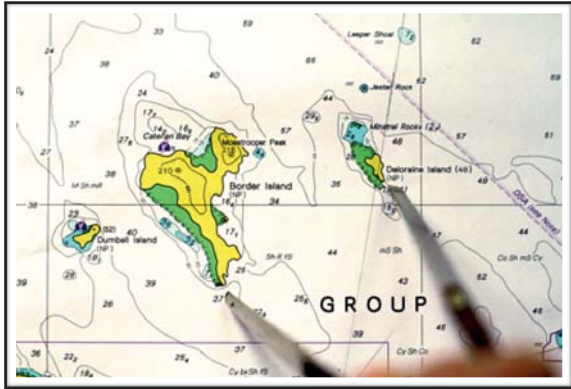

1 Nautical Mile = 1 minute of latitude

Nautical Mile Symbol **M**

Minute Symbol **'**

Distance at sea is measured in Nautical Miles

M

Use latitude scale to measure distance.

Latitude scale

The latitude scale is on side of the chart

~~Longitude scale~~

Never use the longitude scale to measure distance!

$1' = 1 \text{ M}$

Use dividers to measure distance on a Marine Chart

Measure Short Distances

How to measure short distances using the latitude scale.

1

Set dividers on beginning and end points

2

Measure distance using the latitude scale

2.4' Minutes

Distance
2.4 M

0 (Start counting from here)

1'