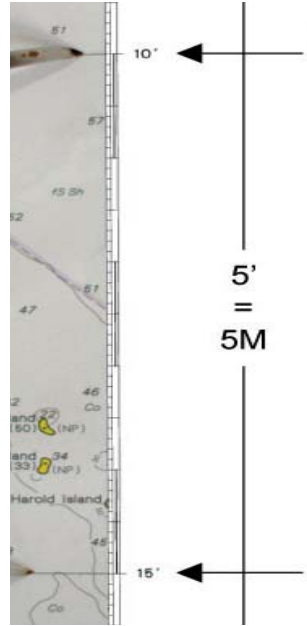

1 Nautical Mile = 1 minute of latitude

Nautical Mile Symbol **M**

Minute Symbol **'**

Distance at sea is measured in Nautical Miles

M

Use latitude scale to measure distance.

Latitude scale

The latitude scale is on side of the chart

~~Longitude scale~~

Never use the longitude scale to measure distance!

$1' = 1 \text{ M}$

Use dividers to measure distance on a Marine Chart

Measure Short Distances

How to measure short distances using the latitude scale.

1

Set dividers on beginning and end points

2

Measure distance using the latitude scale

2.4' Minutes

Distance
2.4 M

0 (Start counting from here)

1'

2'

2.4'

Measure Long Distances

1

Set dividers on a known distance usually 5 M

2

Count in fives to add the distance.

3