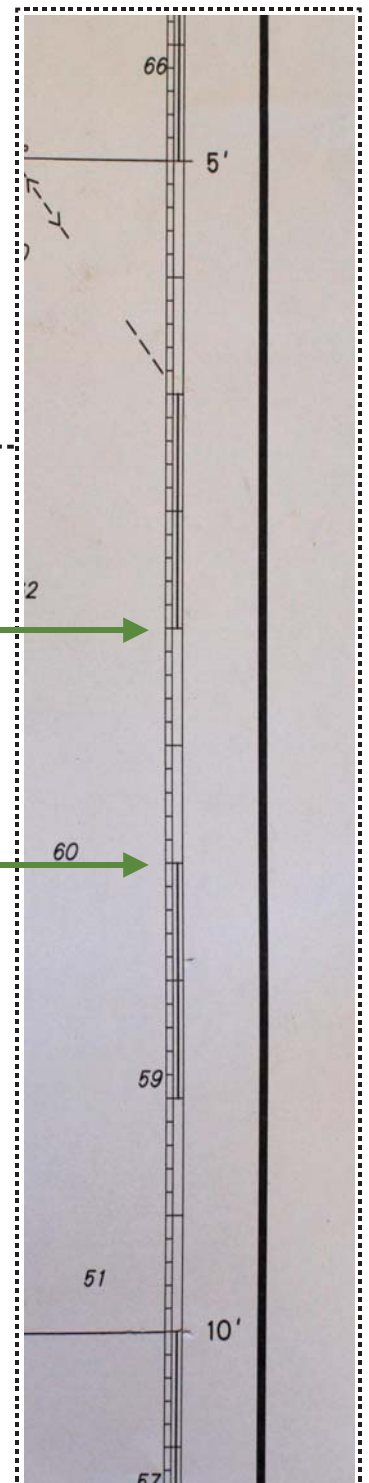

1 Nautical Mile = 1 minute of latitude

Nautical Mile Symbol **M**

Minute Symbol **'**

Distance at sea is measured in Nautical Miles

M

Use latitude scale to measure distance.

Latitude scale

The latitude scale is on side of the chart

~~Longitude scale~~

Never use the longitude scale to measure distance!

$1' = 1 \text{ M}$

Use dividers to measure distance on a Marine Chart

Measure Short Distances

How to measure short distances using the latitude scale.

1

Set dividers on beginning and end points

2

Measure distance using the latitude scale

2.4' Minutes

Distance
2.4 M

0 (Start counting from here)

1'

2'

2.4'

Measure Long Distances

1

Set dividers on a known distance usually 5 M

2

Count in fives to add the distance.

3