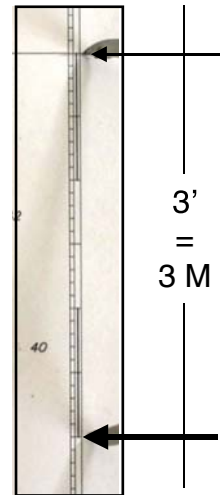

1 Nautical Mile = 1 minute of latitude

Nautical Mile Symbol **M**

Minute Symbol **'**

Distance at sea is measured in Nautical Miles

M

Use latitude scale to measure distance.

Latitude scale

The latitude scale is on side of the chart

~~Longitude scale~~

Never use the longitude scale to measure distance!

$1' = 1 \text{ M}$

Use dividers to measure distance on a Marine Chart

Measure Short Distances

How to measure short distances using the latitude scale.

2'

2.4'

Measure Long Distances

1

Set dividers on a known distance usually 5 M

2

Count in fives to add the distance.

3

Use dividers to measure the remainder

4

Measure using the scale

5

Add remainder

$$15 + 3 = 18$$

Distance = **18 M**